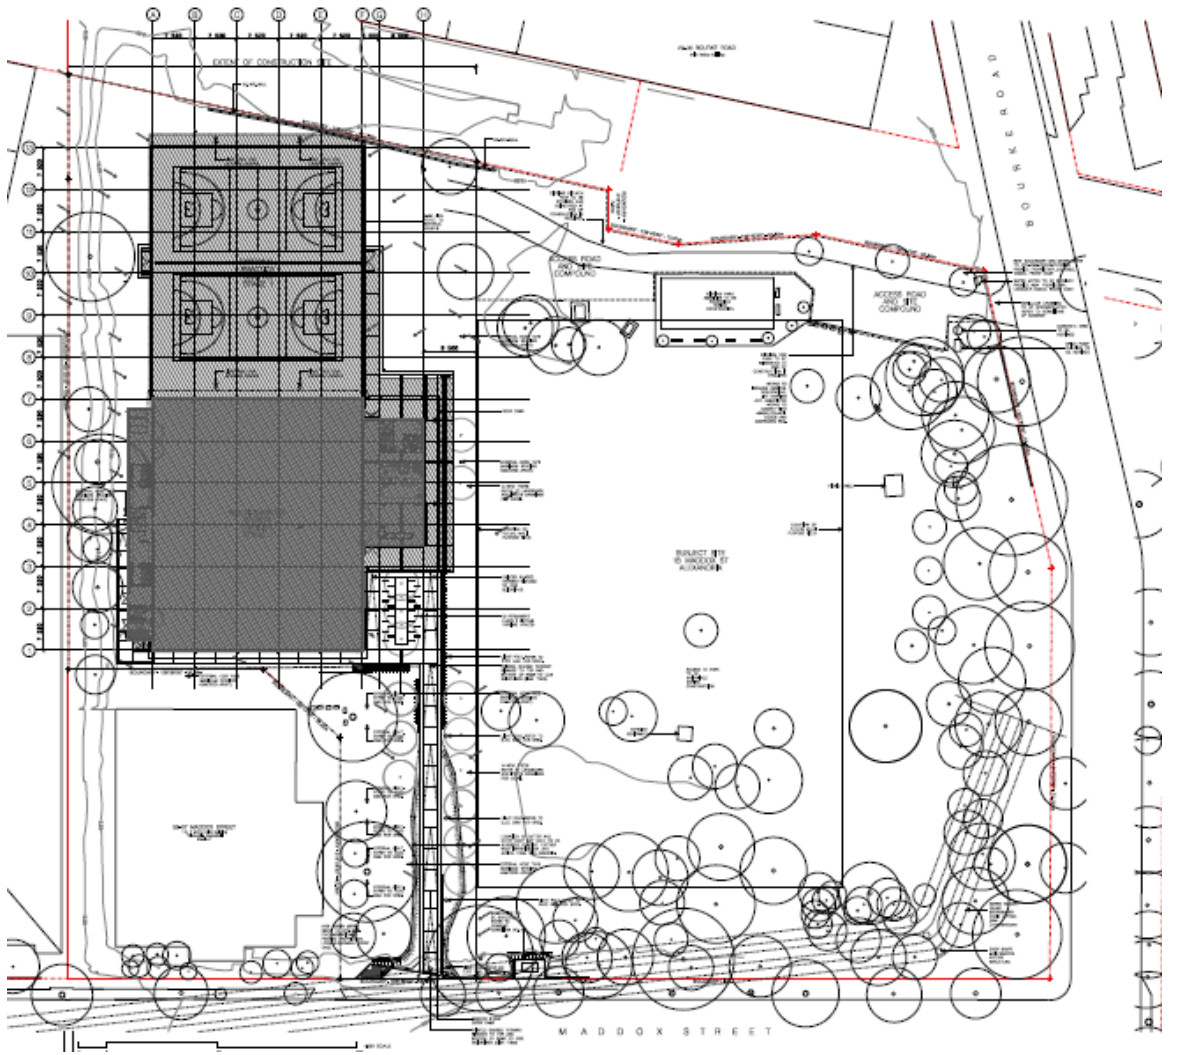

ATTACHMENT A

ATTACHMENT A

LOCATION MAP AND SITE PLAN

Attachment A – Location Map and Site Plan

PERRY PARK SITE LOCATION PLAN Cnr Bourke Rd and Maddox St, Alexandria SYDNEY NSW

Site Plan