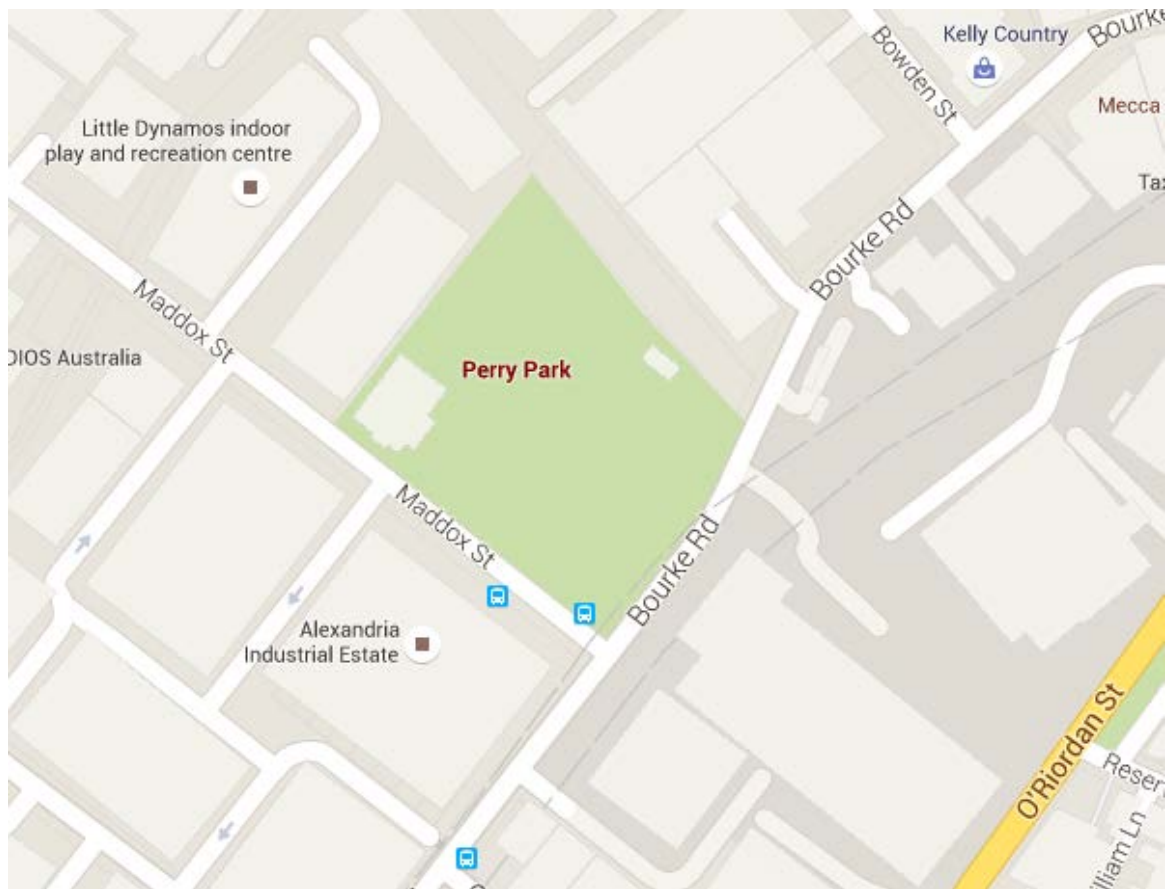

ATTACHMENT A

ATTACHMENT A

LOCATION MAP AND SITE PLAN

Attachment A – Location Map and Site Plan

PERRY PARK SITE LOCATION PLAN Cnr Bourke Rd and Maddox St, Alexandria SYDNEY NSW

Site Plan